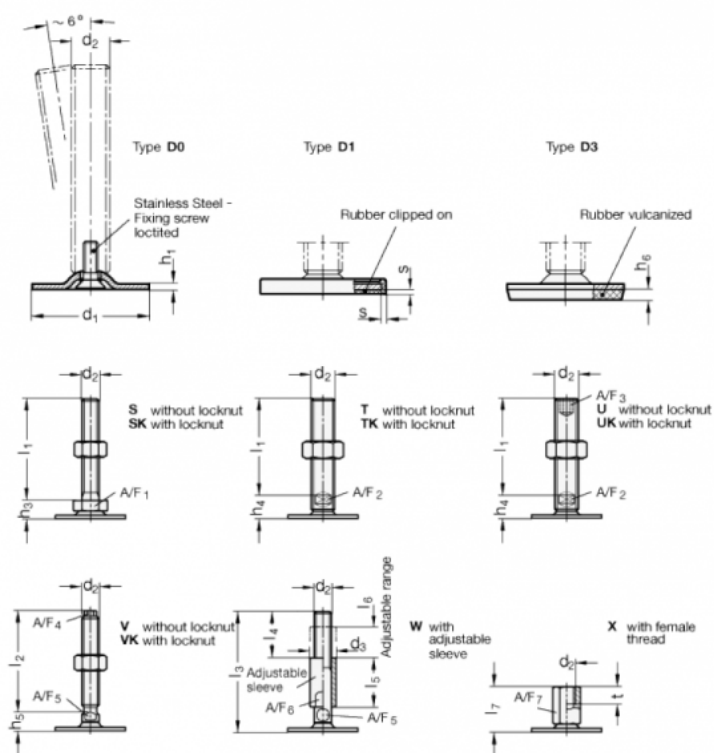

Article number: 204160M1080D1SK  
 Description: E+G levelling foot  
 GN 41-60-M10-80-D1-SK  
 Note: SK With nut, External hexagon at the bottom

## Measures

- A/F1 = 17
- d1 = 60
- d2 = M10
- h1 = 2.5
- h3 = 11
- h6 =
- l1 = 80
- s = 2